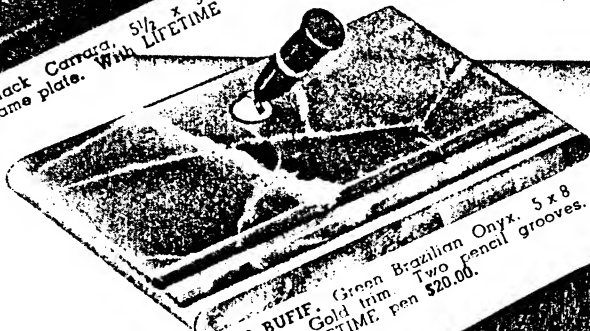

S278 BUFI. Green Brazilian Onyx. 5 x 8 inches. Gold trim. Two pencil grooves. With LIFETIME pen $20.00.